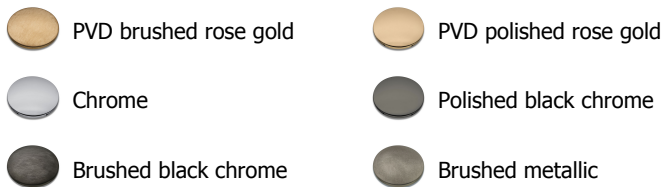

# CRIT120

Contemporary Collection - Italy, Busetti Garuti Redaelli

■ CRISTINA  
RUBINETTERIE

Inspectable dual-control deck-mounted 3-hole bath edge mixer, with mechanical mixing, spout length 200 mm, complete with recessed part

## FINISHINGS