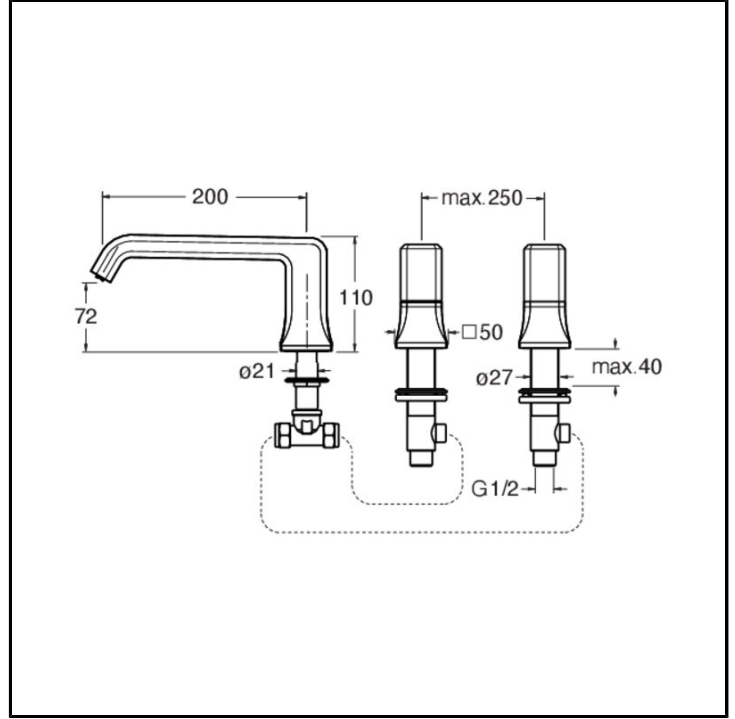

# CRIT120

Contemporary Collection - Italy, Busetti Garuti Redaelli

■ CRISTINA  
RUBINETTERIE

Inspectable dual-control deck-mounted 3-hole bath edge mixer, with mechanical mixing, spout length 200 mm, complete with recessed part