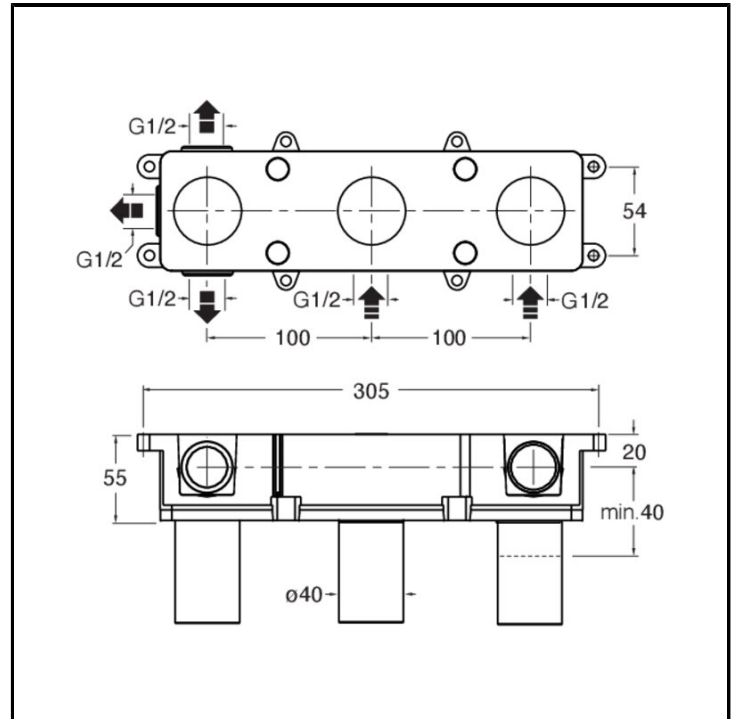

CRICS115

Recessed set for dual-control wall-mounted shower/bathtub mixer, controls on the sides

FINISHINGS

Raw

COMMAND

- Bicomando

INSTALLATION

- Wall