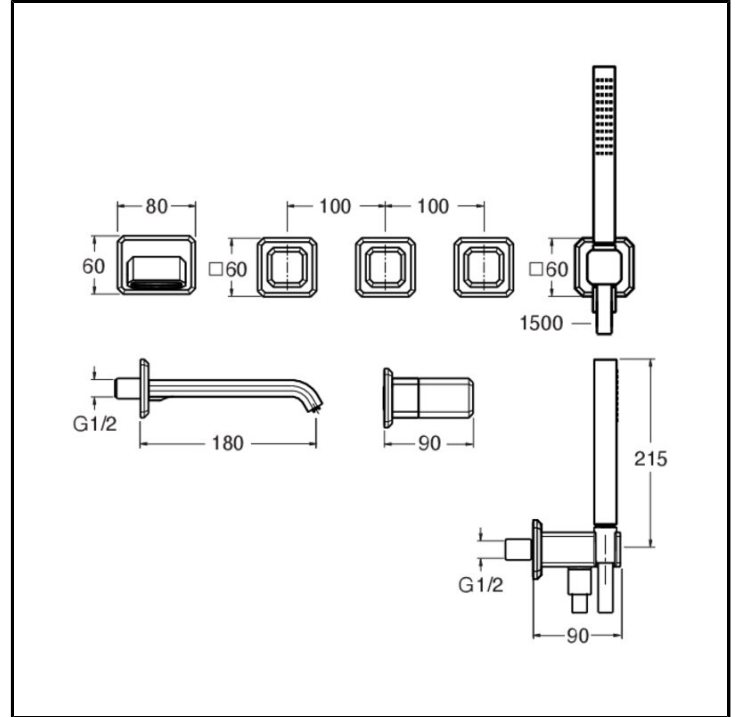

CRIT165

Contemporary Collection - Italy, Busetti Garuti Redaelli

CRISTINA
RUBINETTERIE

External dual-control wall-mounted bathtub set, with mechanical mixing, 2-outlet diverter, spout length 180 mm, anti-scale hand shower, fixed support, water outlet, long-life hose****, for completion with recessed part CRICS115 (controls on the sides)

FINISHINGS

COMMAND

- Bicomando

INSTALLATION

- Wall

TPOLOGY

- external bath trim set

ENVIRONMENT