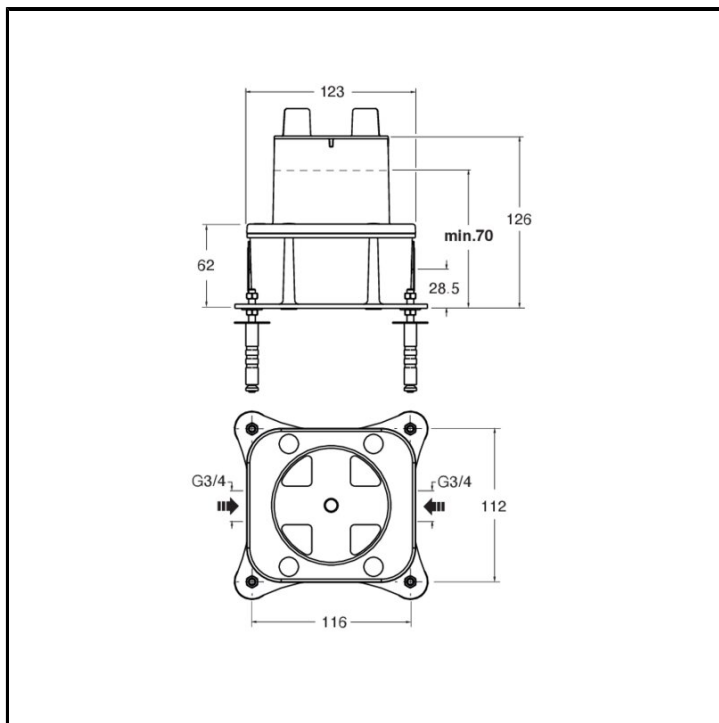

# CRICS290

Recessed set for single-control floor-standing shower/bathtub mixer