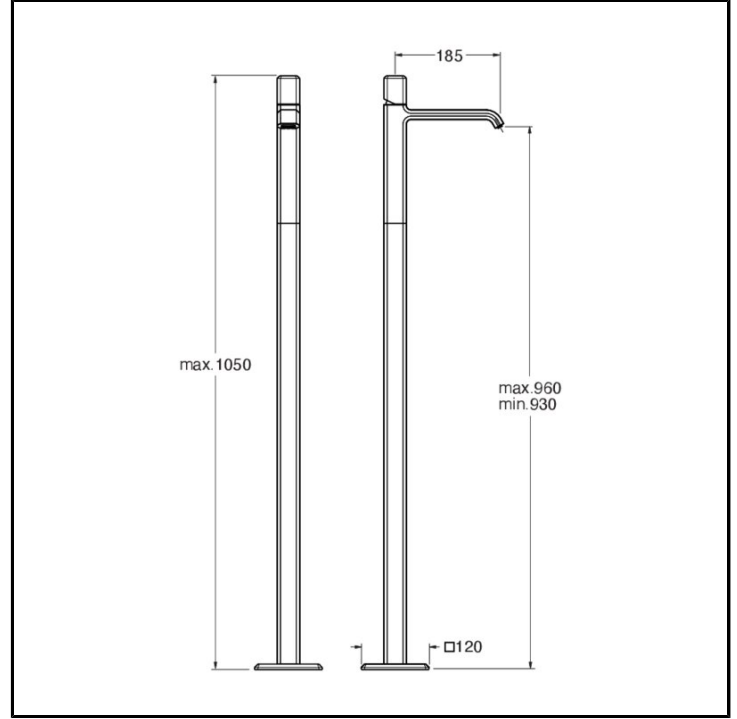

# CRIT990

Contemporary Collection - Italy, Busetti Garuti Redaelli

**CRISTINA**  
RUBINETTERIE

External single-control wall-mounted washbasin set, with mechanical mixing, without waste, for completion with recessed part CRICS290