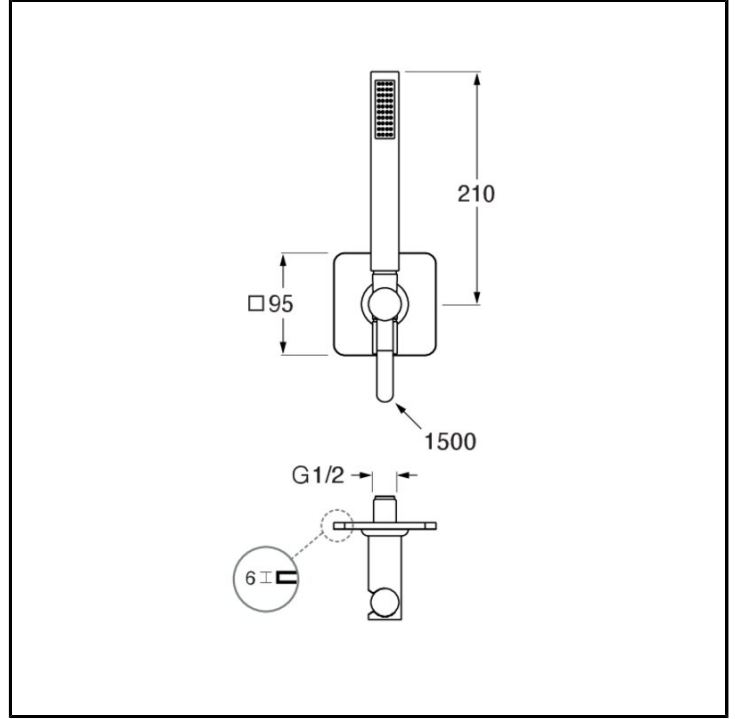

# CRIFA475

Contemporary Collection - Faro, CRISTINA Design Lab

■ CRISTINA  
RUBINETTERIE

Wall-mounted fixed support with round cross-section for hand shower, round rosette, anti-scale hand shower, water outlet, long-life hose\*\*\*\*