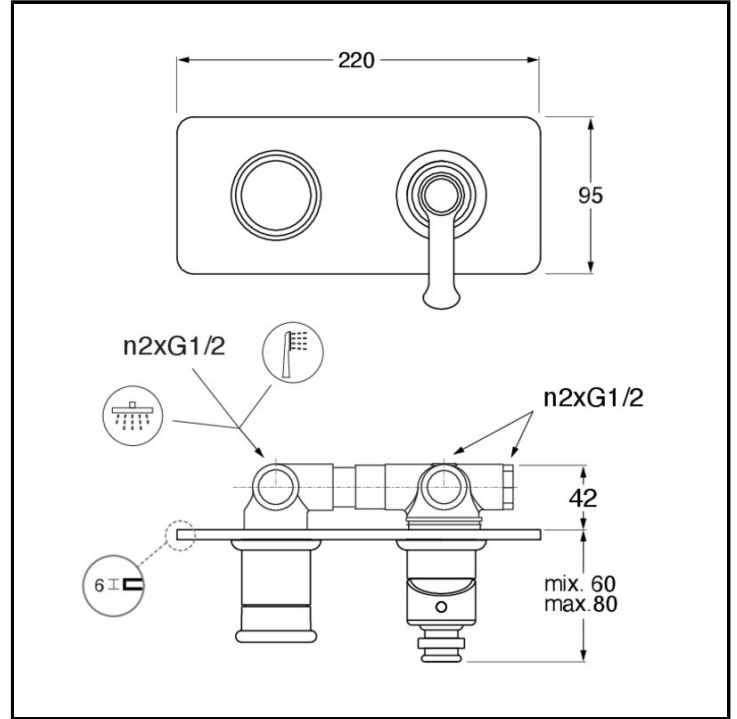

CRIFA622

Contemporary Collection - Faro, CRISTINA Design Lab

■ CRISTINA
RUBINETTERIE

Single-control wall-mounted horizontal shower/bathtub mixer, metal plate, with mechanical mixing, 2-outlet diverter, complete with recessed part

FINISHINGS

COMMAND

- Monocontrol

INSTALLATION

- Wall

TPOLOGY

- bath/shower mixer