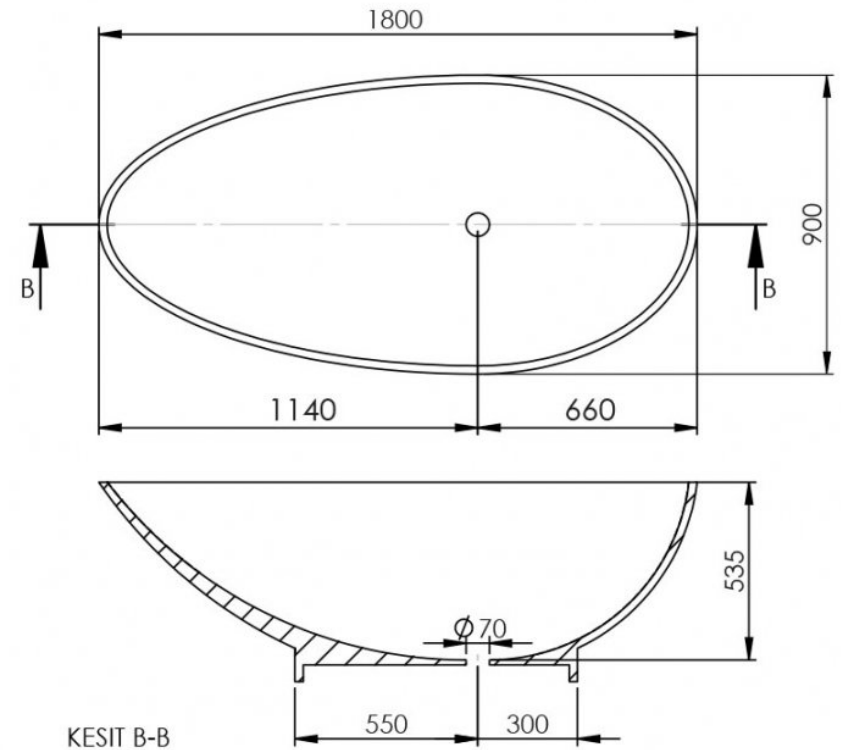

ArteCera

AC104310W

Artecera S22 Oval Special Bathtub 90 x 180 White

Front / Side / Top View

Technical Drawing / Dimensions / Detail View

Material	Shape	Colour	Features	Date	Sheet No.
Acrylic	Oval	White	Special Siphon	15/12/2025	1